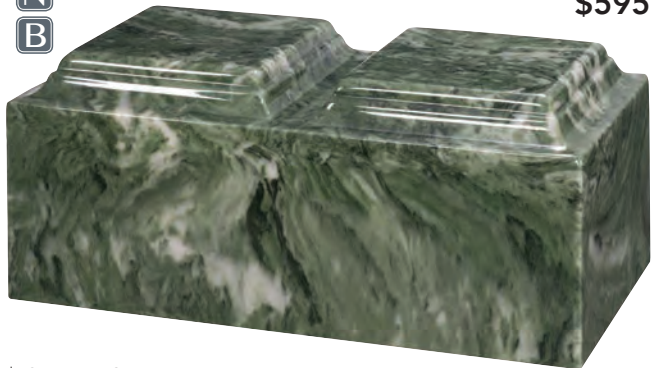

3WM450D
GREEN MARBLE DOUBLE
6.25" H x 15" W x 8" D
CULTURED MARBLE
Volume: 420ci
Access: Bottom

N
B

$595