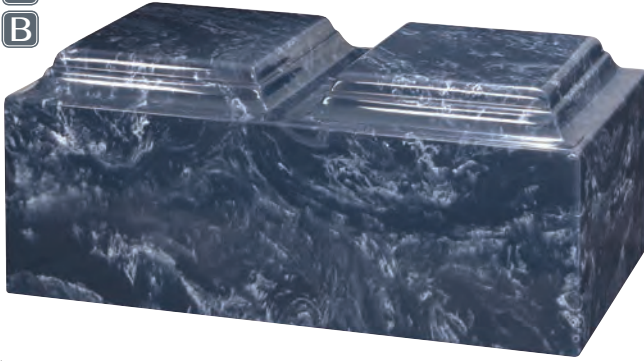

cultured marble

N  
B

\$595

3WM460D  
NAVY BLUE MARBLE DOUBLE  
6.25" H x 15" W x 8" D  
CULTURED MARBLE  
Volume: 420ci  
Access: Bottom

N  
B

\$595

3WM400D  
BLACK MARBLE DOUBLE  
6.25" H x 15" W x 8" D  
CULTURED MARBLE  
Volume: 420ci  
Access: Bottom