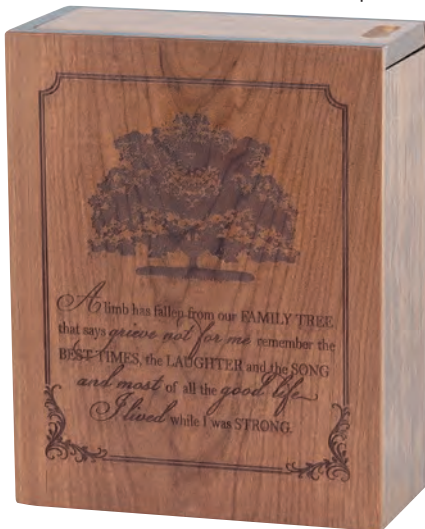

"A limb has fallen from our family tree that says grieve not for me remember the best times, the laughter and the song and most of all the good life I lived while I was strong."

3DS333
FAMILY TREE SCATTERING URN
10.375" H x 8.25" W x 3.75" D
CHERRY
Volume: 184ci
Access: Top
comes as shown

$495

H
S