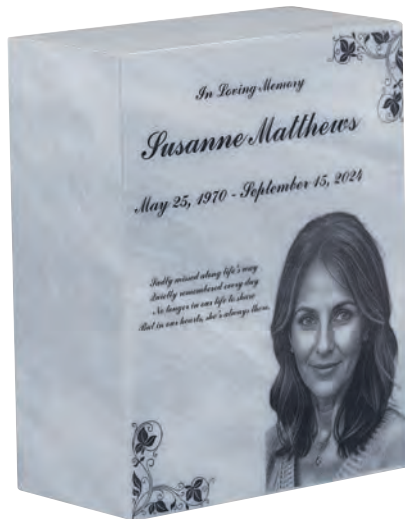

For personalization options, see price list.

H  
N  
B

\$375

71234787

LUNA

10" H x 8" W x 4" D

MARBLE

Volume: 218ci