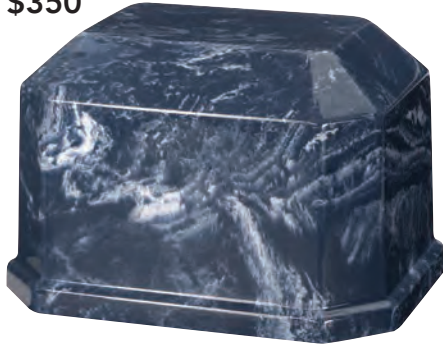

cultured marble

$350