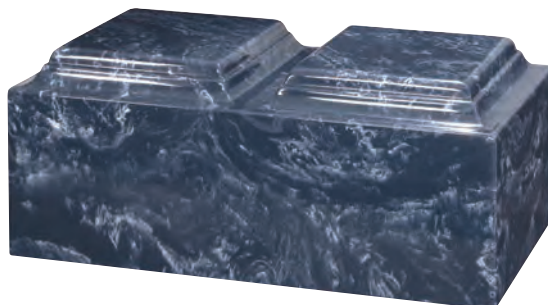

3WM460D
NAVY BLUE MARBLE
DOUBLE
Separate Compartment
Page 104