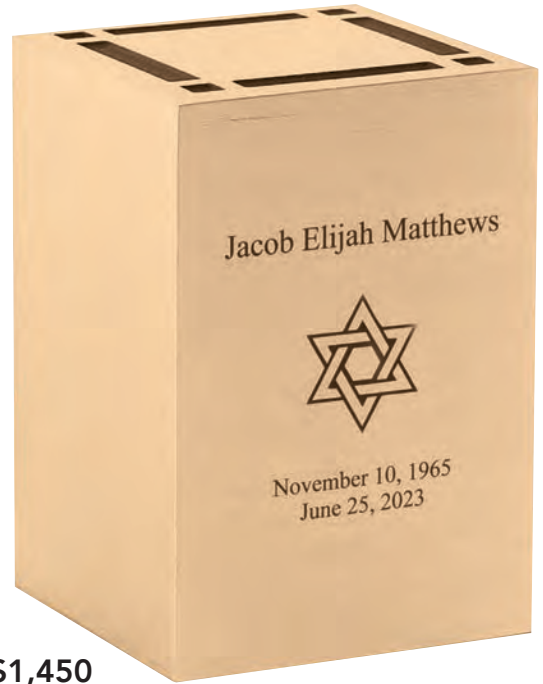

$1,450

71010453
DIAMOND
8" H x 5.5" W x 5.5" D
CAST FACE
Volume: 218ci
Access: Bottom
shown w/ optional design image and text engraving available at additional charge
shown w/ times new roman font