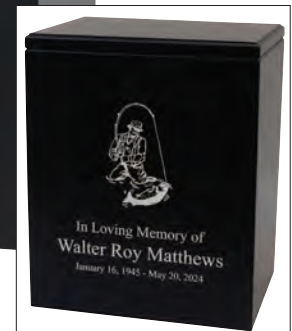

71232981
BRUNSWICK
9.5" H x 7.75" W x 5.75" D
MAPLE, BLACK FINISH
Volume: 280ci
Access: Bottom

shown w/ optional design image and text
engraving available at additional charge
shown w/ times new roman font