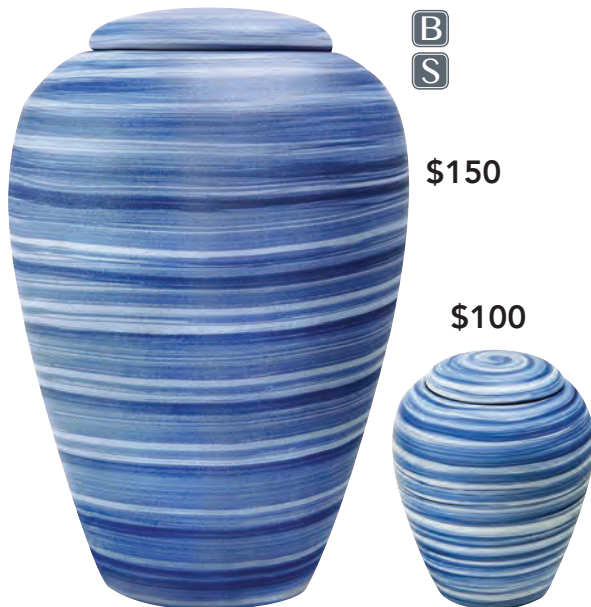

B
S

$150

$100

71233278 PLACIDITY 10.6" H x 7.9" Dia. CLAY Volume: 245ci Access: Top	71233279 PLACIDITY KEEPSAKE 3.9" H x 3.1" Dia. CLAY Volume: 19ci Access: Top

suitable for water and earth burial | *suitable for water and earth burial*

Not intended for long-term storage of cremated remains.