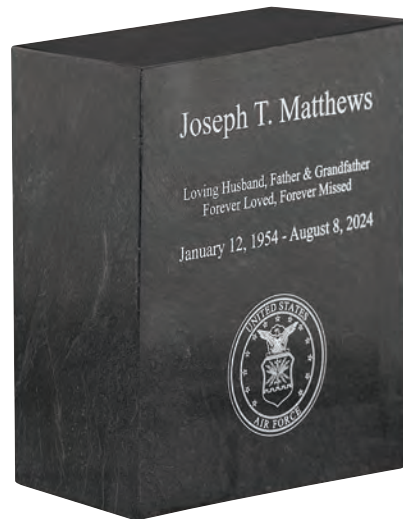

$375

71234788

RAHN

10" H x 8" W x 4" D

MARBLE

Volume: 218ci

Access: Bottom

shown w/ optional design image and text engraving available at additional charge
shown w/ times new roman font

H
N
B