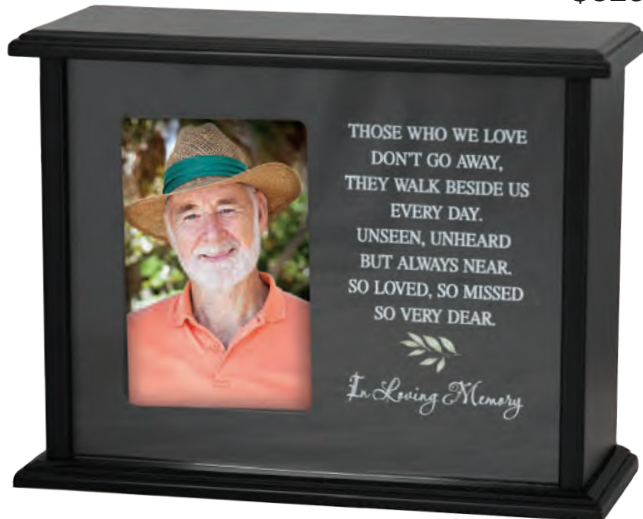

71214599
THE BEST TIMES FAMILY TREE
9.75" H x 8.5" W x 7" D
CHERRY
Volume: 272ci
Access: Bottom

$625