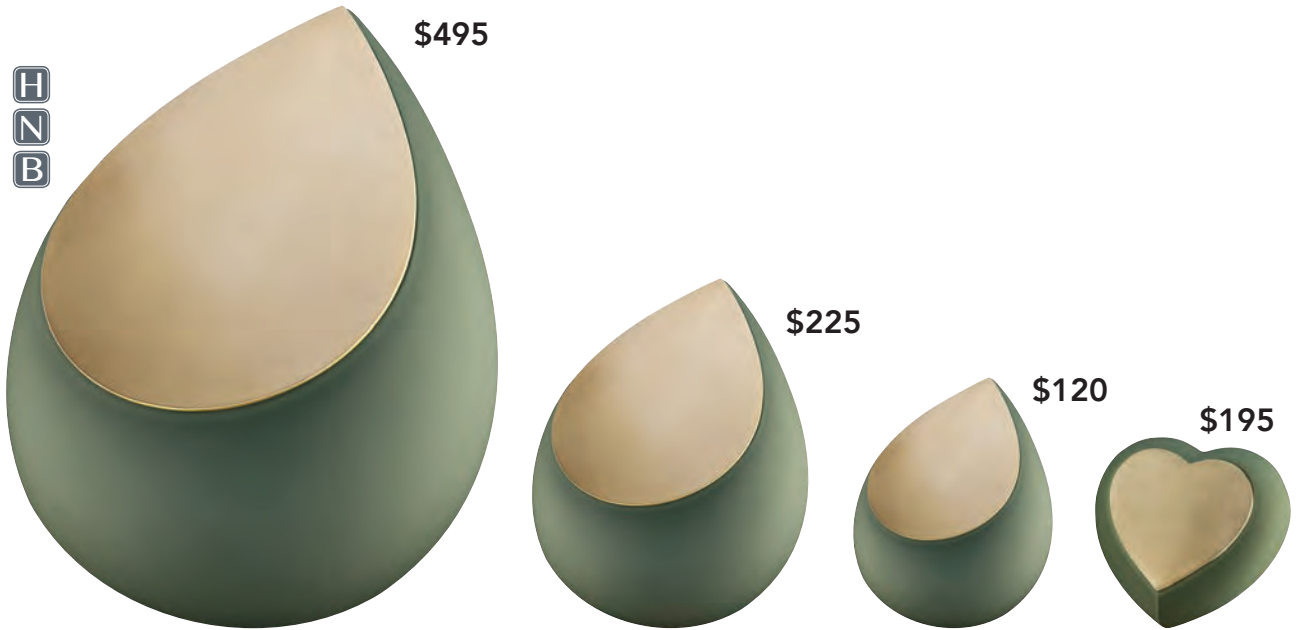

$495

$225

$120

$195

H
N
B

71216994
PATTERSON
9.8" H x 8.3" W x 8.5" D
STAINLESS STEEL AND ALLOY
Volume: 250ci
Access: Bottom

71234712
PATTERSON MEDIUM
5.9" H x 5.1" W x 5.1" D
STAINLESS STEEL AND ALLOY
Volume: 52ci
Access: Bottom

71216995
PATTERSON KEEPSAKE
3.1" H x 2.8" W x 2.8" D
STAINLESS STEEL AND ALLOY
Volume: 7ci
Access: Bottom

71216996
PATTERSON HEART KEEPSAKE
1.8" H x 2.8" W x 2.8" D
STAINLESS STEEL AND ALLOY
Volume: 3ci
Access: Bottom