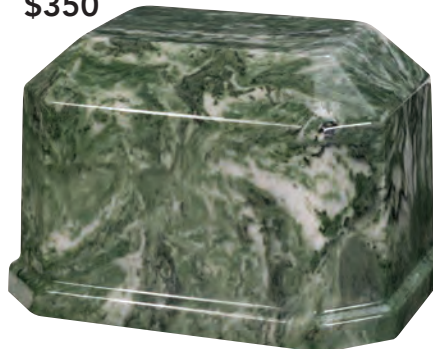

$175

3WM470	3WM470KS
WILD ROSE MARBLE	WILD ROSE MARBLE KEEPSAKE
7" H x 10.625" W x 8" D	2.625" H x 4" W x 3" D
CULTURED MARBLE	CULTURED MARBLE
Volume: 200ci	Volume: 6ci
Access: Bottom	Access: Bottom

$350