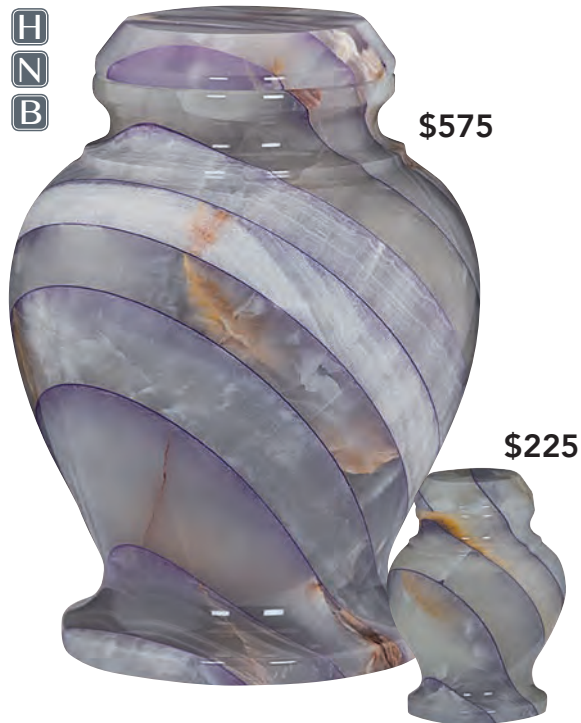

natural stone

For personalization options, see price list.

H
N
B

$575

$225

71234781

DESTINY

11" H x 8.5" Dia.

ONYX

Volume: 200ci

Access: Top

names and dates only

71234782

DESTINY KEEPSAKE

5.5" H x 4.2" Dia.

ONYX

Volume: 15ci

Access: Top

H
N
B