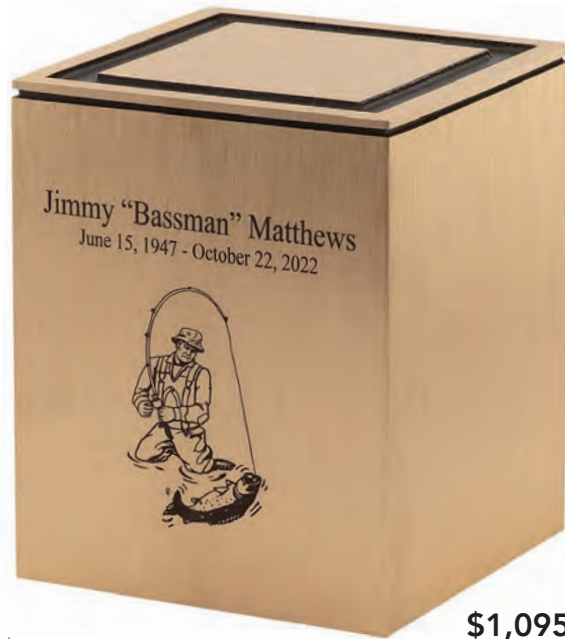

N
B

$1,095

Z375

GUARDIAN

8" H x 5.5" W x 5.75" D

CAST TOP W/ FABRICATED BRONZE

Volume: 208ci

Access: Bottom

*shown w/ optional design image and text
engraving available at additional charge
shown w/ times new roman font*