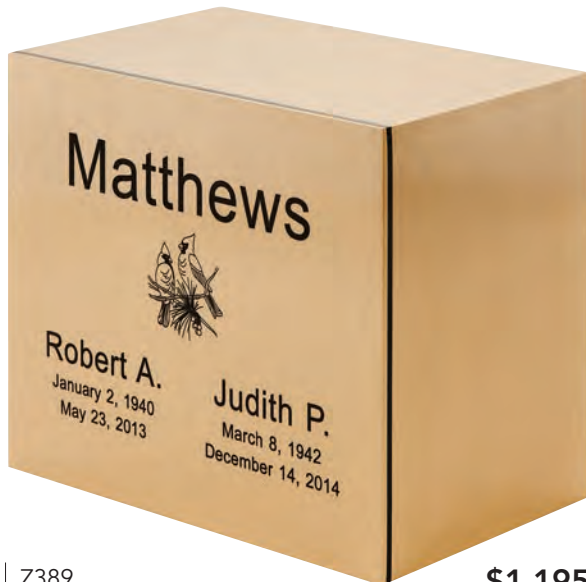

N
B

$1,195

Z389

TOGETHER COMPANION

8" H x 9.5" W x 6.125" D

FABRICATED BRONZE

Volume: 420ci

Access: Bottom

*shown w/ optional design image and text
engraving available at additional charge*

shown w/ arial font