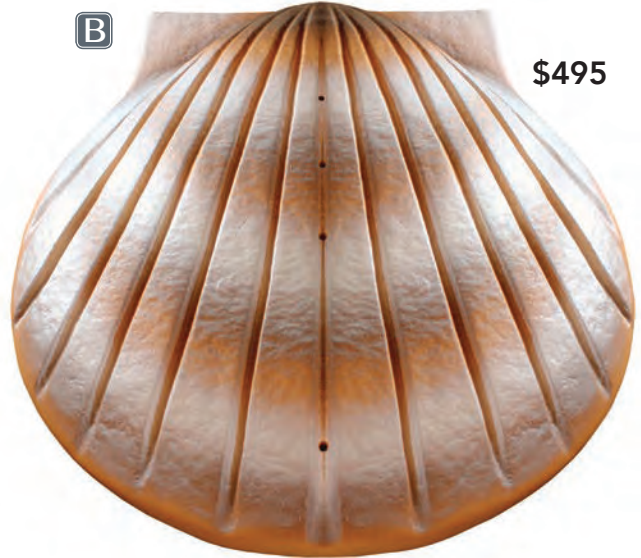

$495

3PA100
SHELL™ URN - PEARL

6.25" H x 16" W x 16" D

RECYCLED PAPER

Volume: 400ci

Access: End

*designed to float briefly and sink gracefully in water
hand painted, each urn is unique and will vary slightly*